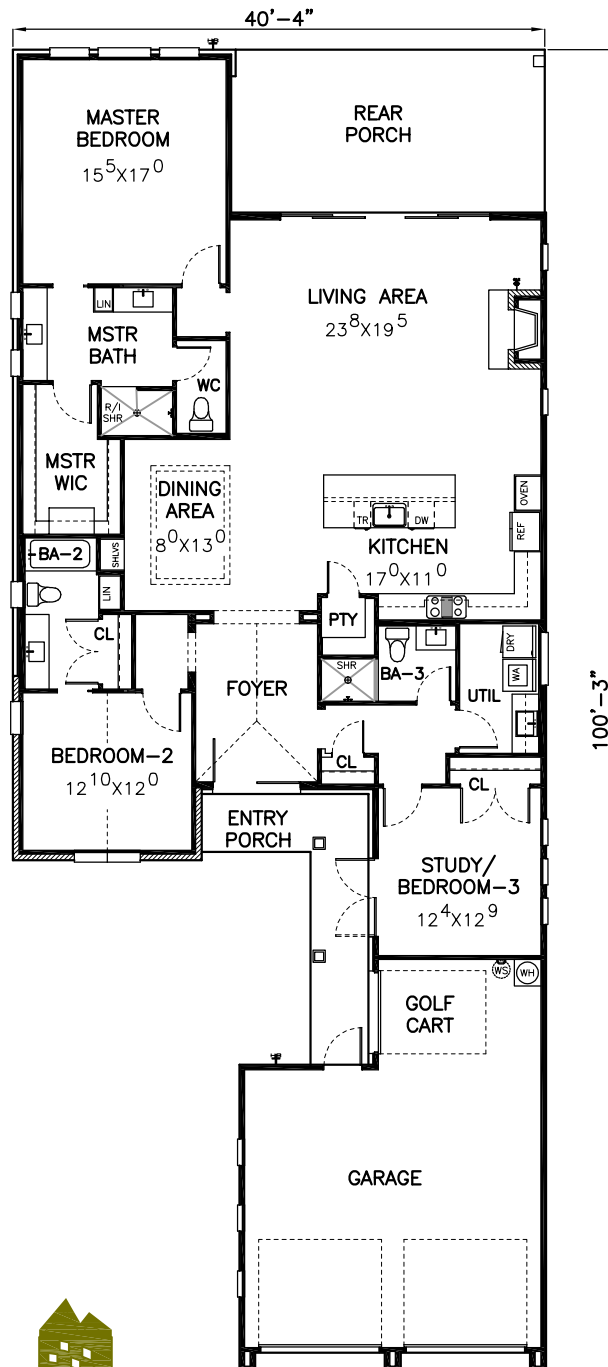

Your Home ... Your Lifestyle

LIVING AREA
2225 SQ FT

MODEL
2305-A1 ©

Your Home ... Your Lifestyle

LIVING AREA
2225 SQ FT

MODEL
2305-A2 ©

Your Home ... Your Lifestyle

**MODEL
2305-B1** ©

LIVING AREA
2211 SQ FT

Your Home ... Your Lifestyle

**MODEL
2305-B2** ©

LIVING AREA
2211 SQ FT

TexasHomePlans.com

Your Home ... Your Lifestyle

LIVING AREA
1972 SQ FT

MODEL
2306-B1 ©