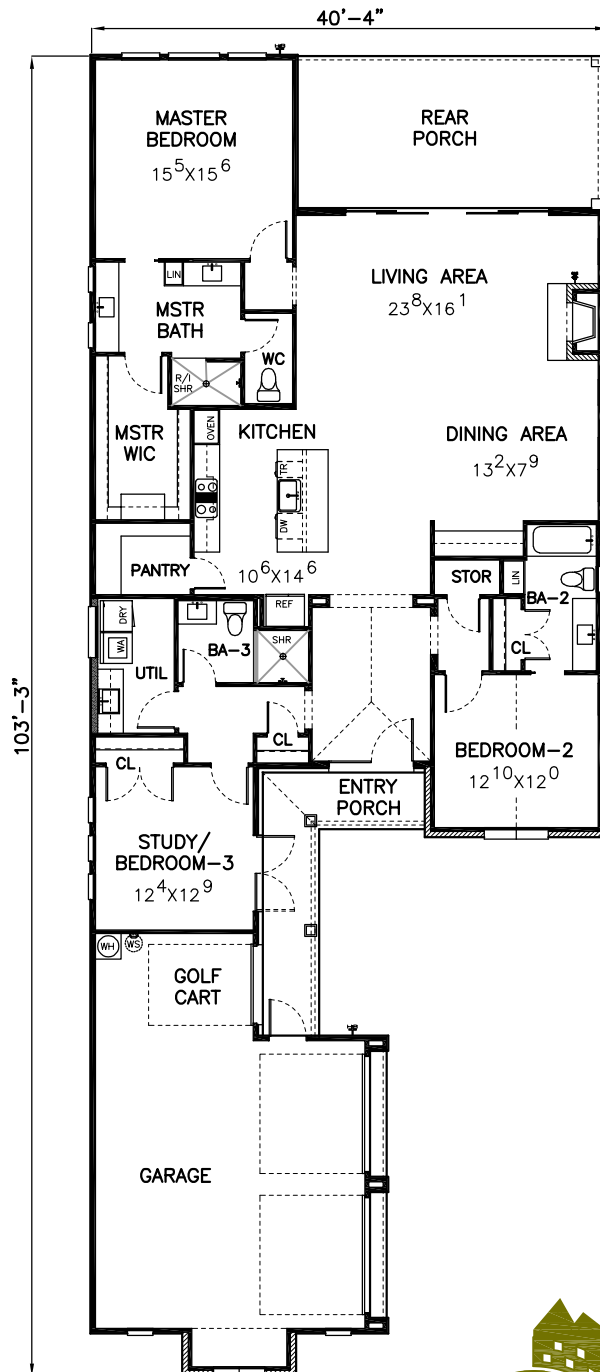

Your Home ... Your Lifestyle

LIVING AREA
2225 SQ FT

MODEL
2305-A1 ©

Your Home ... Your Lifestyle

LIVING AREA
2225 SQ FT

MODEL
2305-A2 ©

Your Home ... Your Lifestyle

**MODEL
2305-B1** ©

LIVING AREA
2211 SQ FT

Your Home ... Your Lifestyle

**MODEL
2305-B2** ©

LIVING AREA
2211 SQ FT

TexasHomePlans.com

Your Home ... Your Lifestyle

LIVING AREA
1972 SQ FT

MODEL
2306-B1 ©