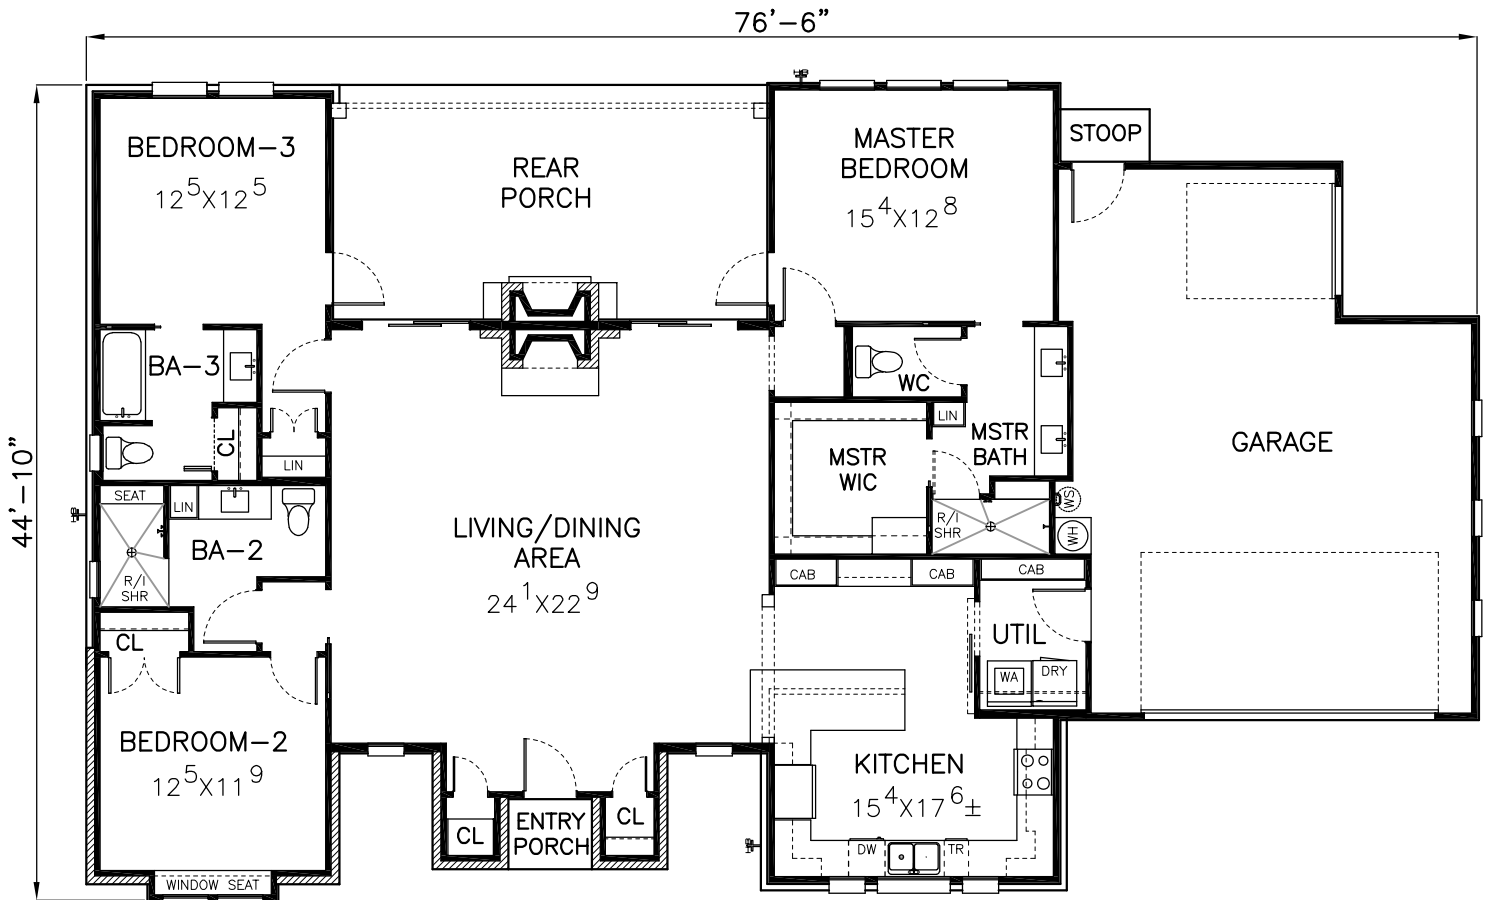

*Your Home ... Your Lifestyle*

LIVING AREA  
2225 SQ FT

**MODEL**  
**2305-A1** ©

*Your Home ... Your Lifestyle*

LIVING AREA  
2225 SQ FT

**MODEL**  
**2305-A2** ©

*Your Home ... Your Lifestyle*

**MODEL  
2305-B1** ©

LIVING AREA  
2211 SQ FT

*Your Home ... Your Lifestyle*

**MODEL  
2305-B2** ©

LIVING AREA  
2211 SQ FT

TexasHomePlans.com

*Your Home ... Your Lifestyle*

LIVING AREA  
1972 SQ FT

**MODEL**  
**2306-A1** ©

*Your Home ... Your Lifestyle*

LIVING AREA  
1972 SQ FT

**MODEL**  
**2306-B1** ©