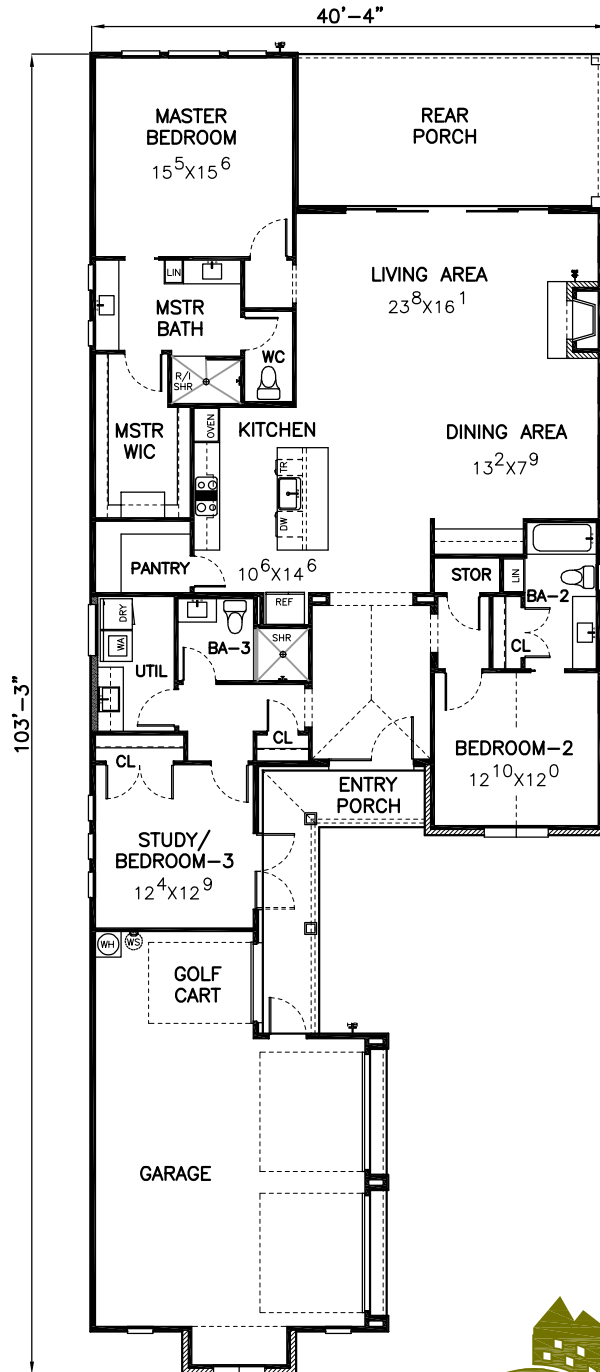

*Your Home ... Your Lifestyle*

LIVING AREA  
2225 SQ FT

**MODEL**  
**2305-A1** ©

*Your Home ... Your Lifestyle*

LIVING AREA  
2225 SQ FT

**MODEL**  
**2305-A2** ©

*Your Home ... Your Lifestyle*

**MODEL  
2305-B1** ©

LIVING AREA  
2211 SQ FT

*Your Home ... Your Lifestyle*

**MODEL  
2305-B2** ©

LIVING AREA  
2211 SQ FT

TexasHomePlans.com

*Your Home ... Your Lifestyle*

LIVING AREA  
1972 SQ FT

**MODEL**  
**2306-A1** ©

*Your Home ... Your Lifestyle*

LIVING AREA  
1972 SQ FT

**MODEL**  
**2306-B1** ©