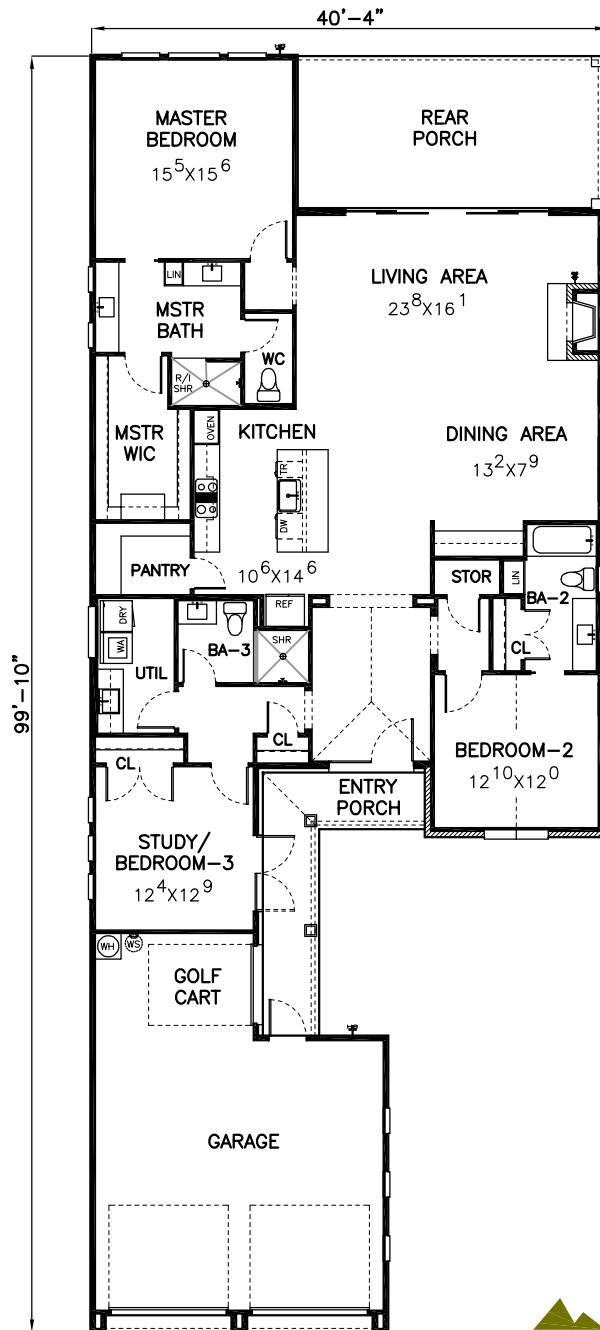

*Your Home ... Your Lifestyle*

LIVING AREA  
2225 SQ FT

**MODEL**  
**2305-A1** ©

*Your Home ... Your Lifestyle*

LIVING AREA  
2225 SQ FT

**MODEL**  
**2305-A2** ©

*Your Home ... Your Lifestyle*

**MODEL  
2305-B1** ©

LIVING AREA  
2211 SQ FT

*Your Home ... Your Lifestyle*

**MODEL  
2305-B2** ©

LIVING AREA  
2211 SQ FT

TexasHomePlans.com

*Your Home ... Your Lifestyle*

LIVING AREA  
1972 SQ FT

**MODEL**  
**2306-A1** ©

*Your Home ... Your Lifestyle*

LIVING AREA  
1972 SQ FT

**MODEL**  
**2306-B1** ©