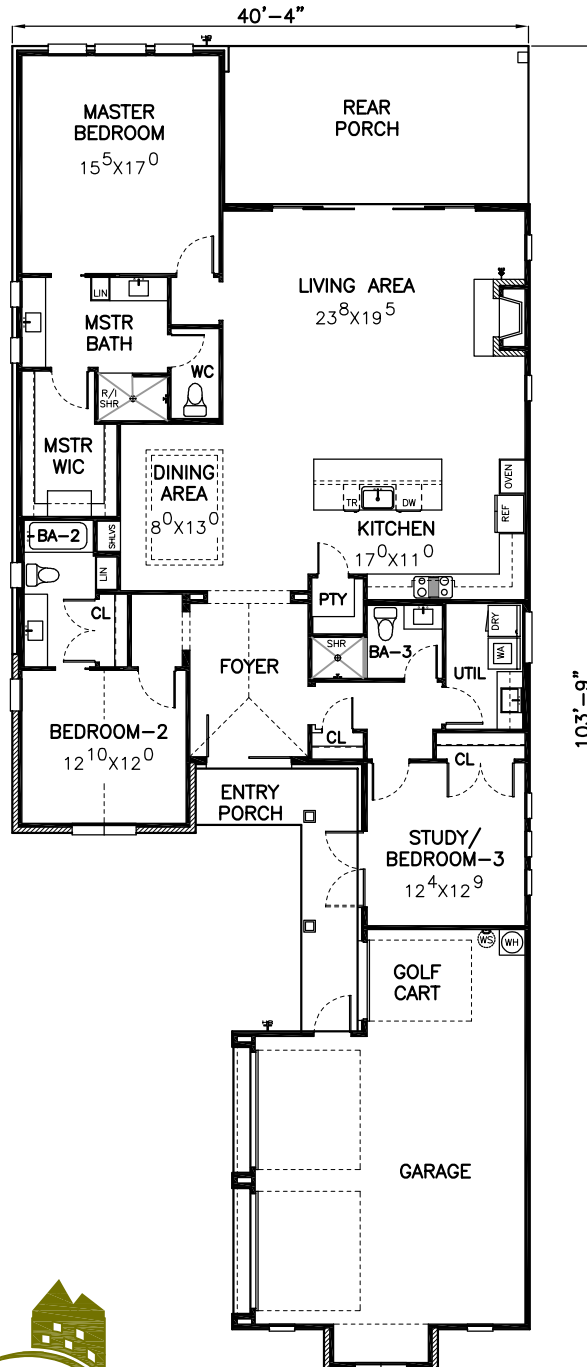

*Your Home ... Your Lifestyle*

LIVING AREA  
2225 SQ FT

**MODEL**  
**2305-A1** ©

*Your Home ... Your Lifestyle*

LIVING AREA  
2225 SQ FT

**MODEL**  
**2305-A2** ©

*Your Home ... Your Lifestyle*

**MODEL  
2305-B1** ©

LIVING AREA  
2211 SQ FT

*Your Home ... Your Lifestyle*

**MODEL  
2305-B2** ©

LIVING AREA  
2211 SQ FT

TexasHomePlans.com

*Your Home ... Your Lifestyle*

LIVING AREA  
1972 SQ FT

**MODEL**  
**2306-A1** ©

*Your Home ... Your Lifestyle*

LIVING AREA  
1972 SQ FT

**MODEL**  
**2306-B1** ©