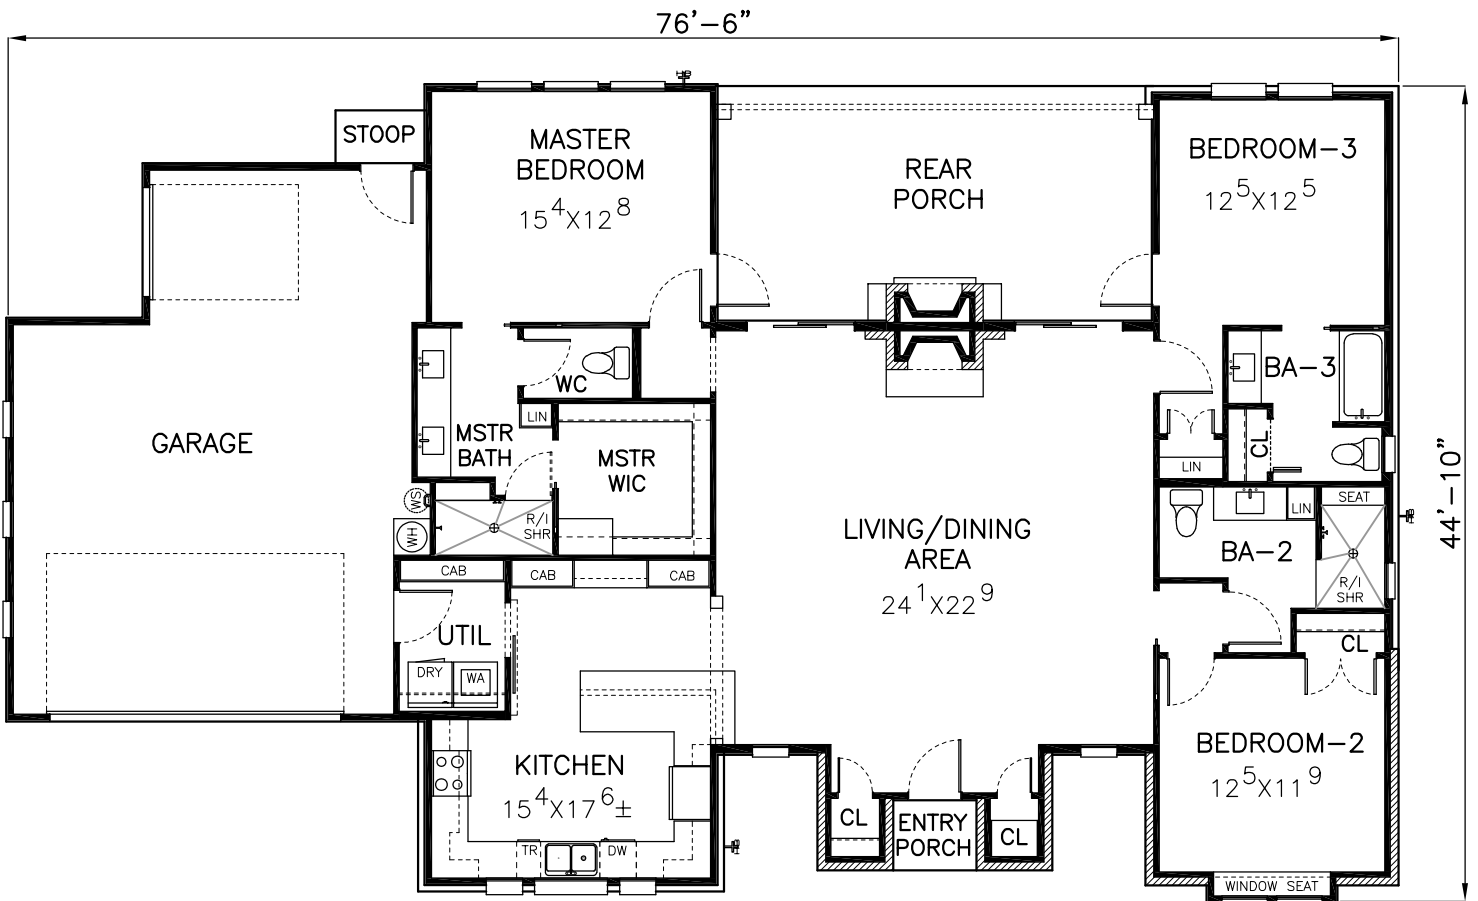

Your Home ... Your Lifestyle

LIVING AREA
2225 SQ FT

MODEL
2305-A1 ©

Your Home ... Your Lifestyle

LIVING AREA
2225 SQ FT

MODEL
2305-A2 ©

Your Home ... Your Lifestyle

**MODEL
2305-B1** ©

LIVING AREA
2211 SQ FT

Your Home ... Your Lifestyle

**MODEL
2305-B2** ©

LIVING AREA
2211 SQ FT

TexasHomePlans.com

Your Home ... Your Lifestyle

LIVING AREA
1972 SQ FT

MODEL
2306-B1 ©