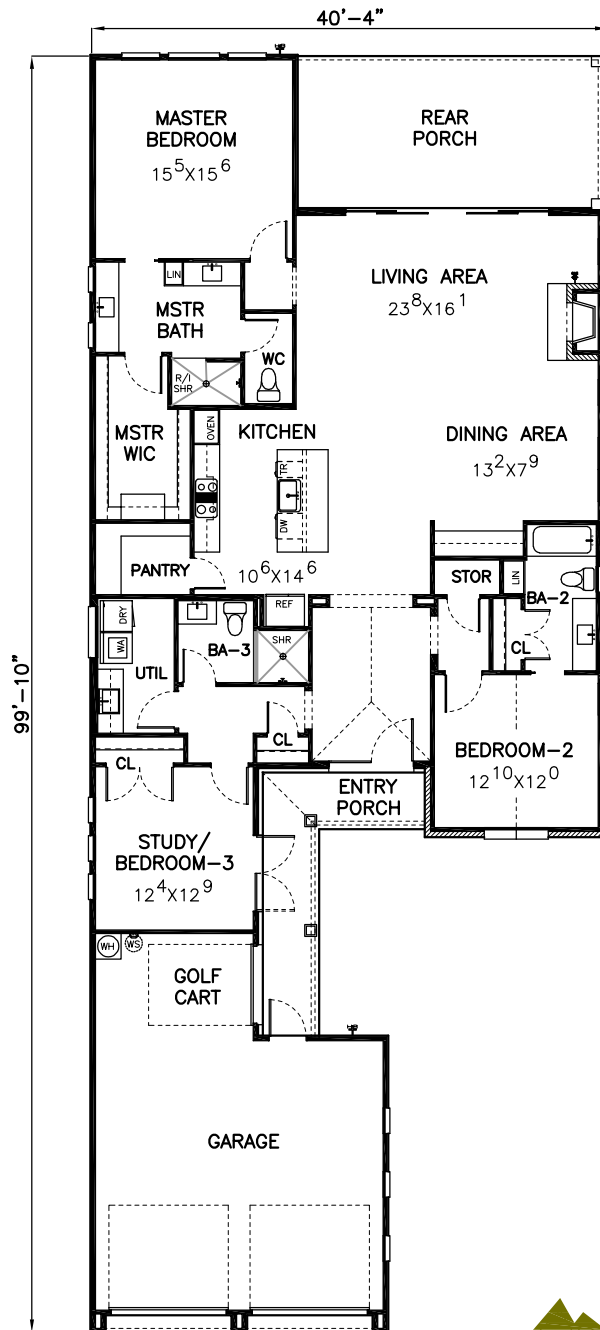

Your Home ... Your Lifestyle

LIVING AREA
2225 SQ FT

MODEL
2305-A1 ©

Your Home ... Your Lifestyle

LIVING AREA
2225 SQ FT

MODEL
2305-A2 ©

Your Home ... Your Lifestyle

**MODEL
2305-B1** ©

LIVING AREA
2211 SQ FT

Your Home ... Your Lifestyle

**MODEL
2305-B2** ©

LIVING AREA
2211 SQ FT

TexasHomePlans.com

Your Home ... Your Lifestyle

LIVING AREA
1972 SQ FT

MODEL
2306-B1 ©