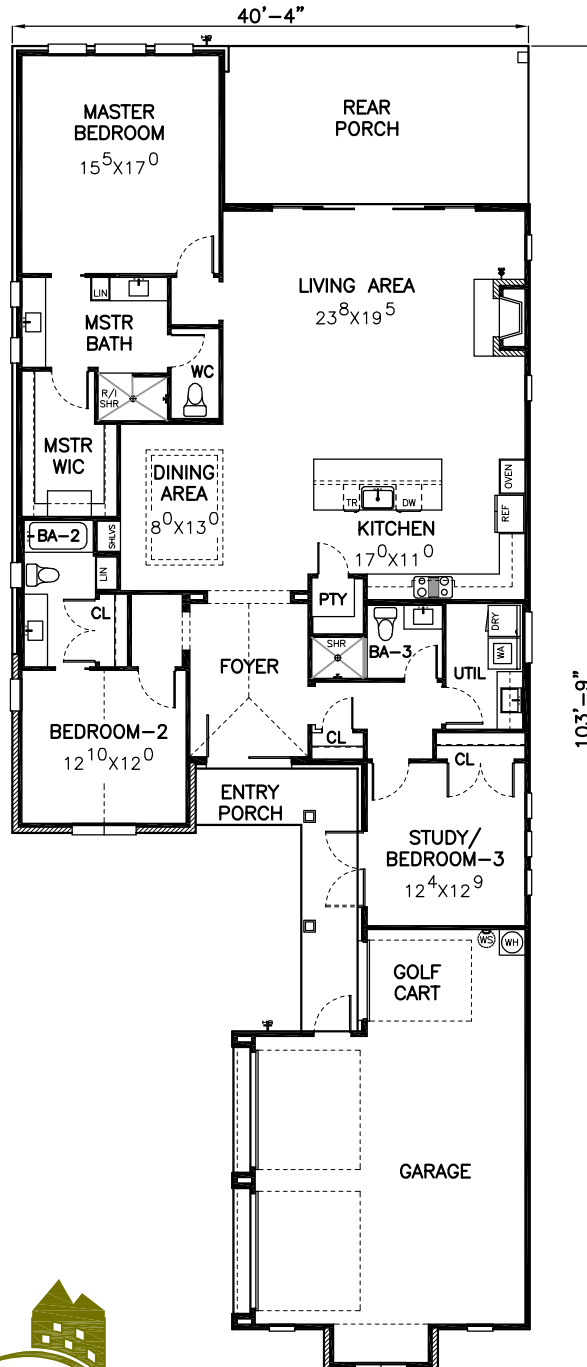

Your Home ... Your Lifestyle

LIVING AREA
2225 SQ FT

MODEL
2305-A1 ©

Your Home ... Your Lifestyle

LIVING AREA
2225 SQ FT

MODEL
2305-A2 ©

Your Home ... Your Lifestyle

**MODEL
2305-B1** ©

LIVING AREA
2211 SQ FT

Your Home ... Your Lifestyle

**MODEL
2305-B2** ©

LIVING AREA
2211 SQ FT

TexasHomePlans.com

Your Home ... Your Lifestyle

LIVING AREA
1972 SQ FT

MODEL
2306-B1 ©