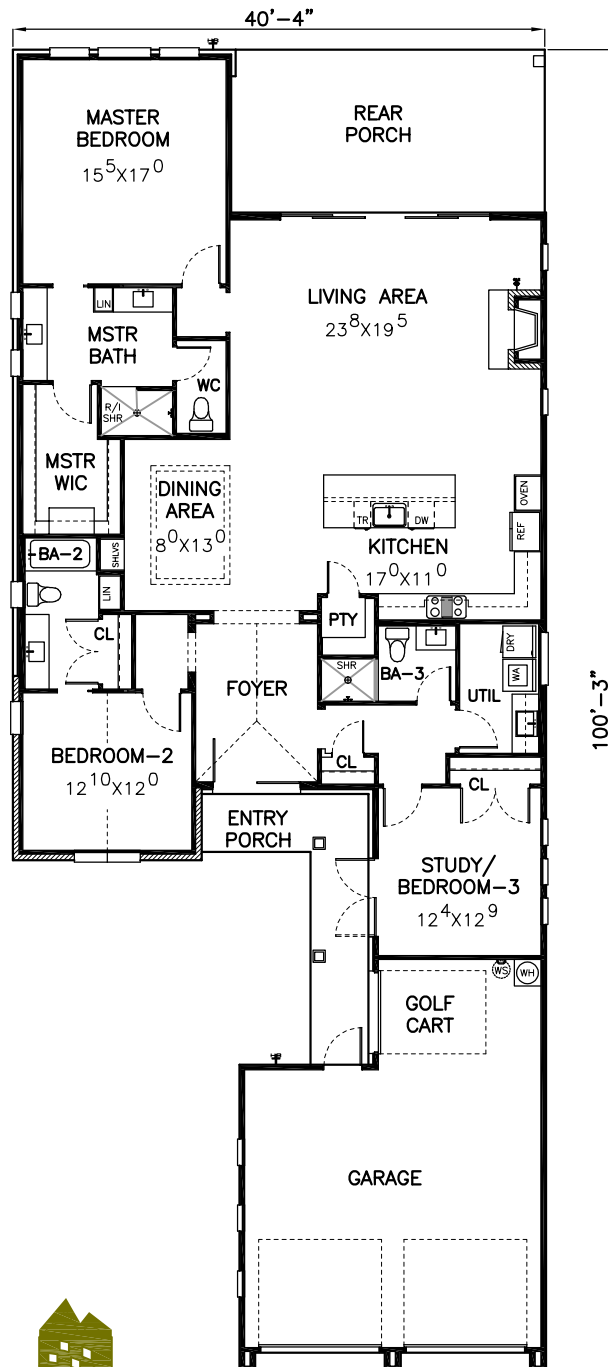

*Your Home ... Your Lifestyle*

LIVING AREA  
2225 SQ FT

**MODEL**  
**2305-A1** ©

*Your Home ... Your Lifestyle*

LIVING AREA  
2225 SQ FT

**MODEL**  
**2305-A2** ©

*Your Home ... Your Lifestyle*

**MODEL  
2305-B1** ©

LIVING AREA  
2211 SQ FT

*Your Home ... Your Lifestyle*

**MODEL  
2305-B2** ©

LIVING AREA  
2211 SQ FT

TexasHomePlans.com

*Your Home ... Your Lifestyle*

LIVING AREA  
1972 SQ FT

**MODEL**  
**2306-A1** ©

*Your Home ... Your Lifestyle*

LIVING AREA  
1972 SQ FT

**MODEL**  
**2306-B1** ©