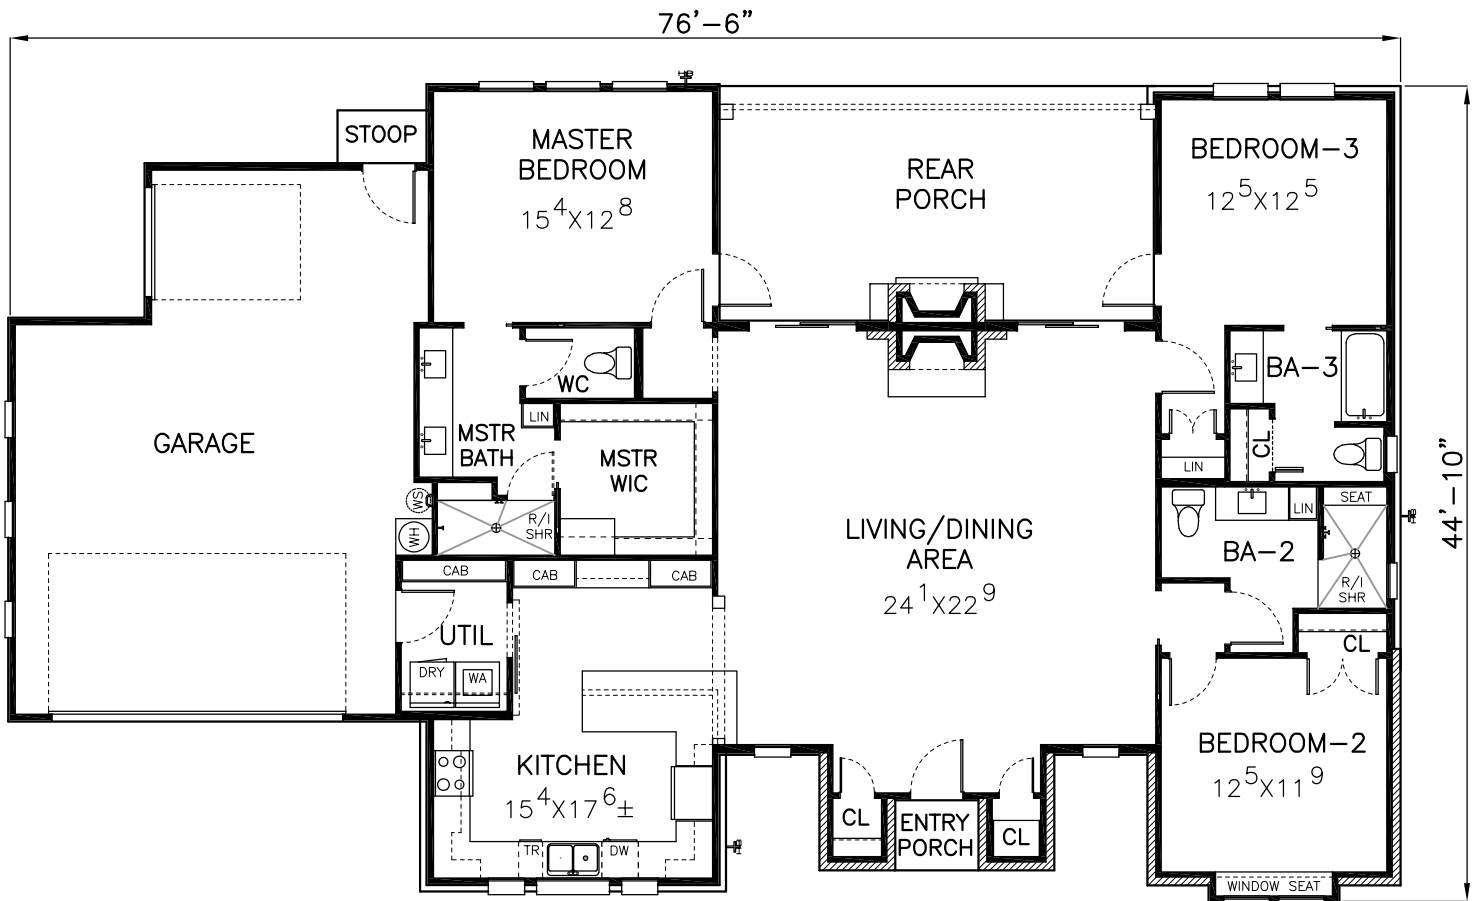

*Your Home ... Your Lifestyle*

LIVING AREA  
2225 SQ FT

**MODEL**  
**2305-A1** ©

*Your Home ... Your Lifestyle*

LIVING AREA  
2225 SQ FT

**MODEL**  
**2305-A2** ©

*Your Home ... Your Lifestyle*

**MODEL  
2305-B1** ©

LIVING AREA  
2211 SQ FT

*Your Home ... Your Lifestyle*

**MODEL  
2305-B2** ©

LIVING AREA  
2211 SQ FT

TexasHomePlans.com

*Your Home ... Your Lifestyle*

LIVING AREA  
1972 SQ FT

**MODEL**  
**2306-A1** ©

*Your Home ... Your Lifestyle*

LIVING AREA  
1972 SQ FT

**MODEL**  
**2306-B1** ©